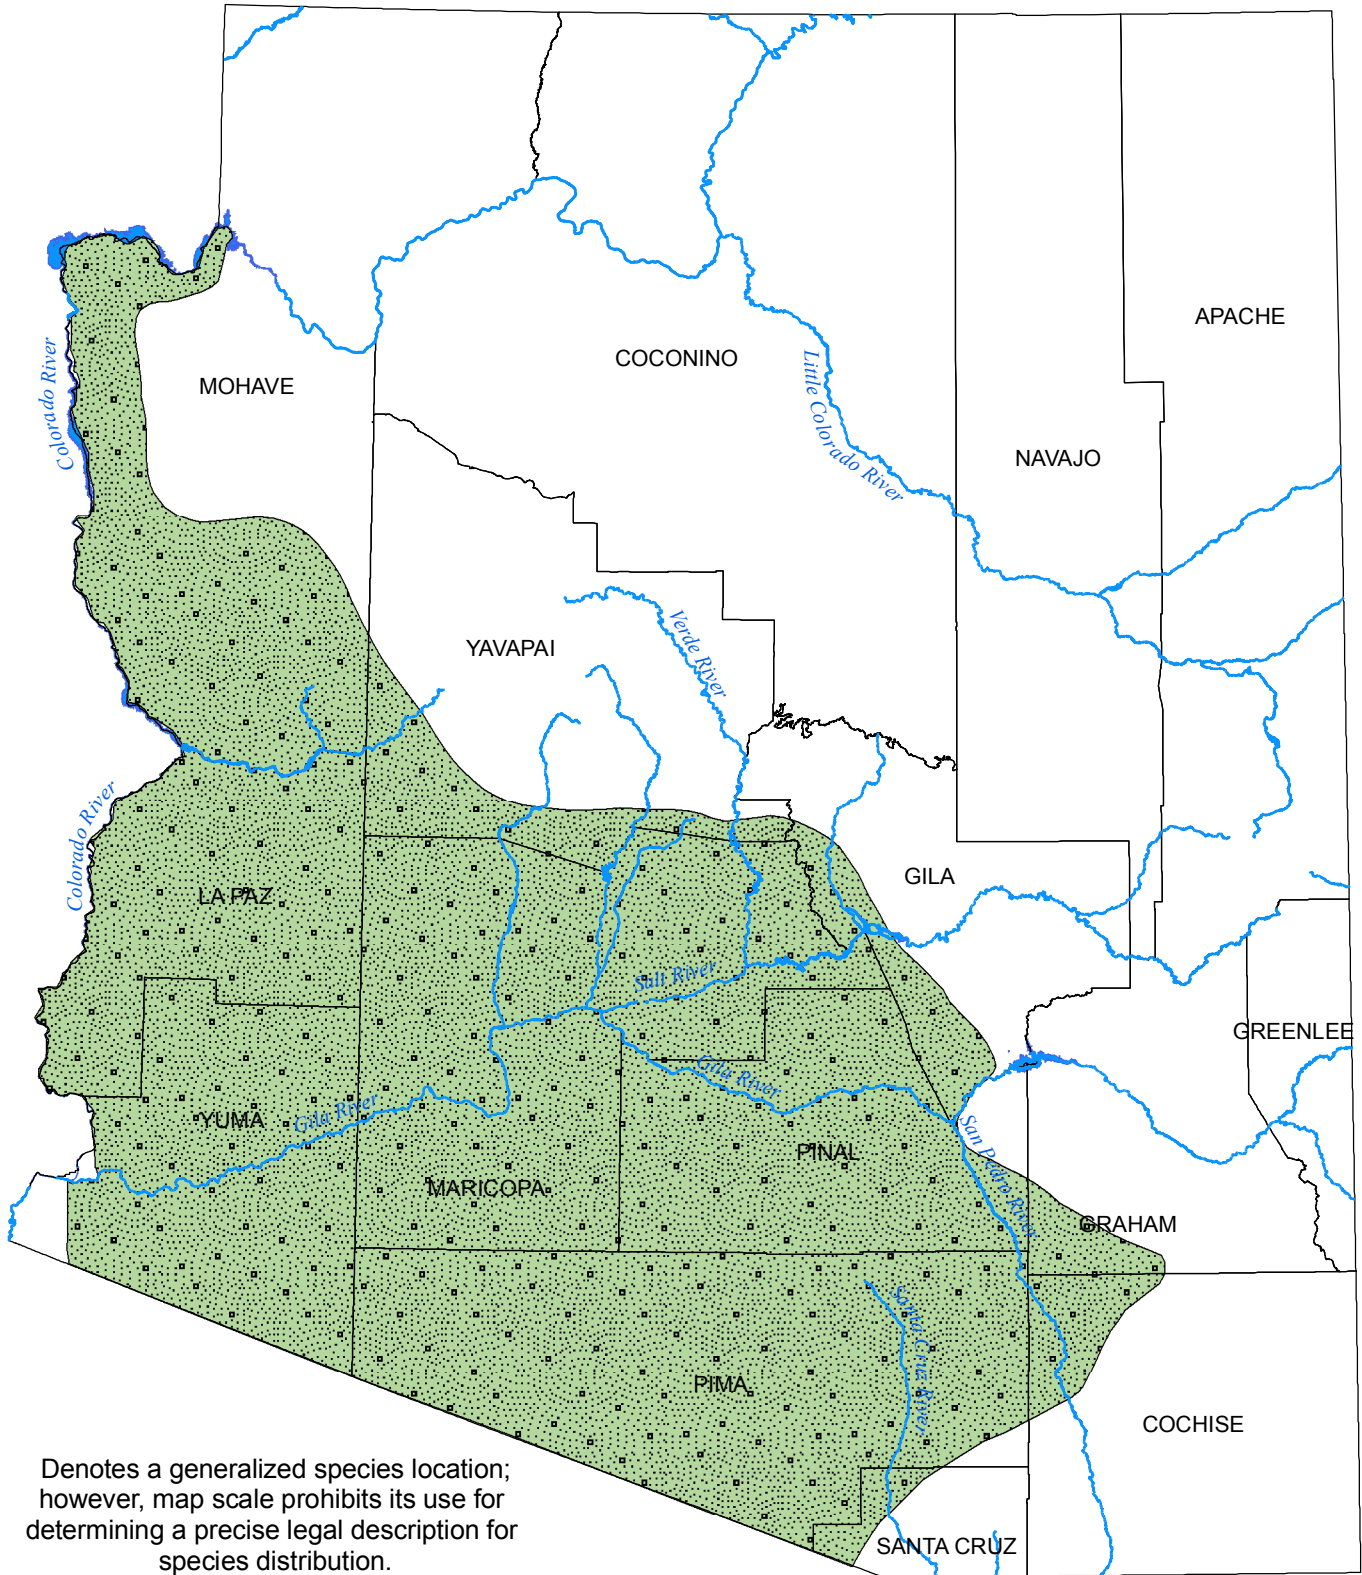

Sonoran Desert Tortoise Candidate Species

Denotes a generalized species location;
however, map scale prohibits its use for
determining a precise legal description for
species distribution.